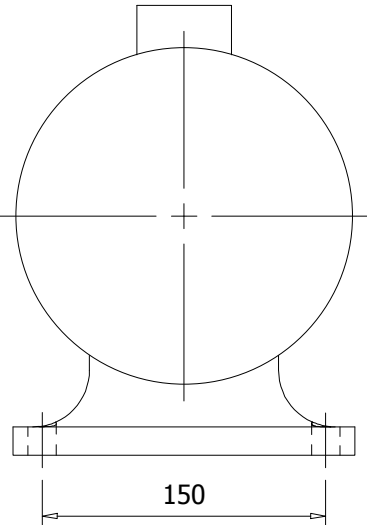

**All Dim in mm**

Ø15 x 4Nos

**VVMF (80) 0.5Hp - 1440 Rpm**  
**415v 3Phase**  
**VIKRANT MOTORS MANUFACTURERS, MUMBAI**