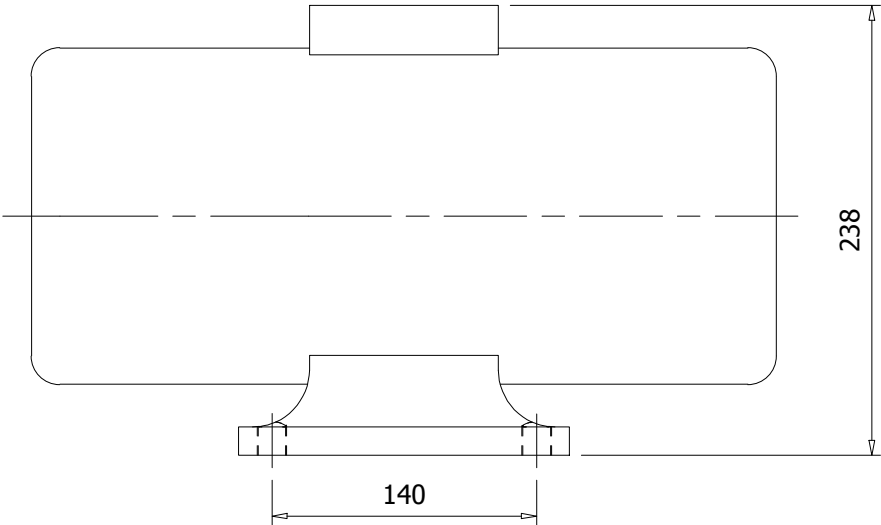

**All Dim in mm**

Ø15 x 4Nos

**VVMF (80) 0.5Hp - 1440 Rpm**  
**415v 3Phase**  
**VIKRANT MOTORS MANUFACTURERS, MUMBAI**