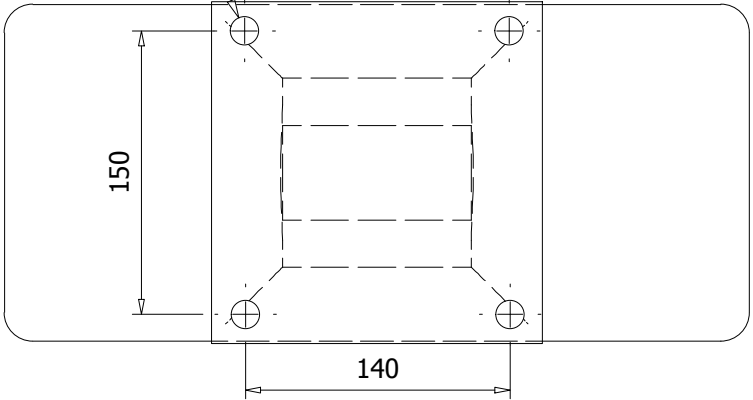

**All Dim in mm**

Ø15 x 4Nos

**VVMF (80) 0.5Hp - 1440 Rpm**  
**415v 3Phase**  
**VIKRANT MOTORS MANUFACTURERS, MUMBAI**