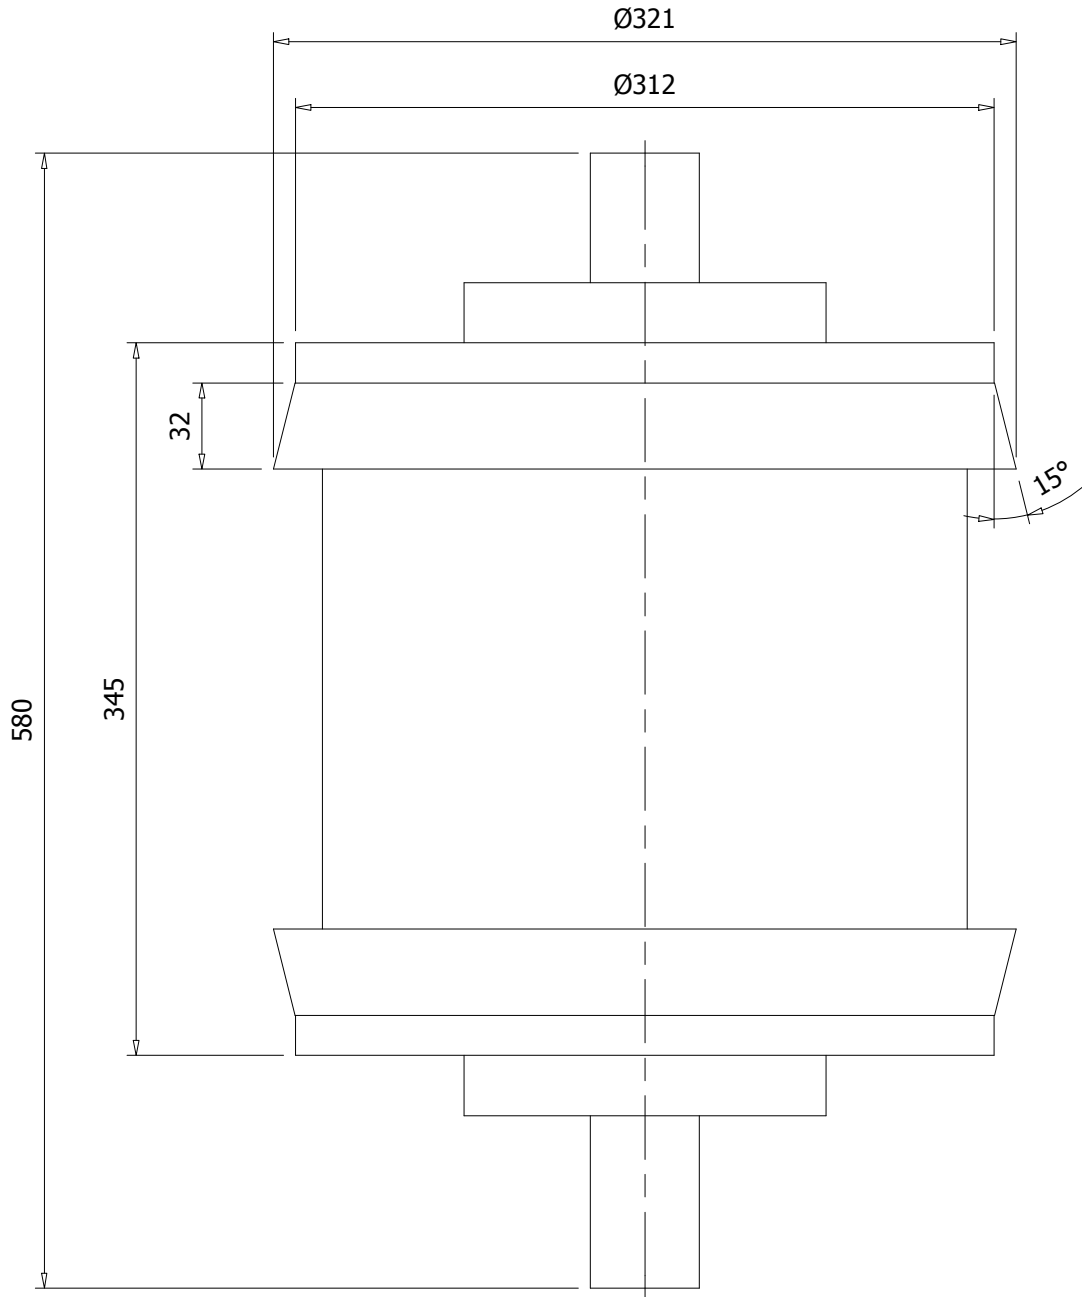

**All Dim in mm**

**VVM7 (160) 3Hp / 2.2Kw - 960 RPM**  
**415v 3Phase**  
**VIKRANT MOTORS MANUFACTURERS, MUMBAI**