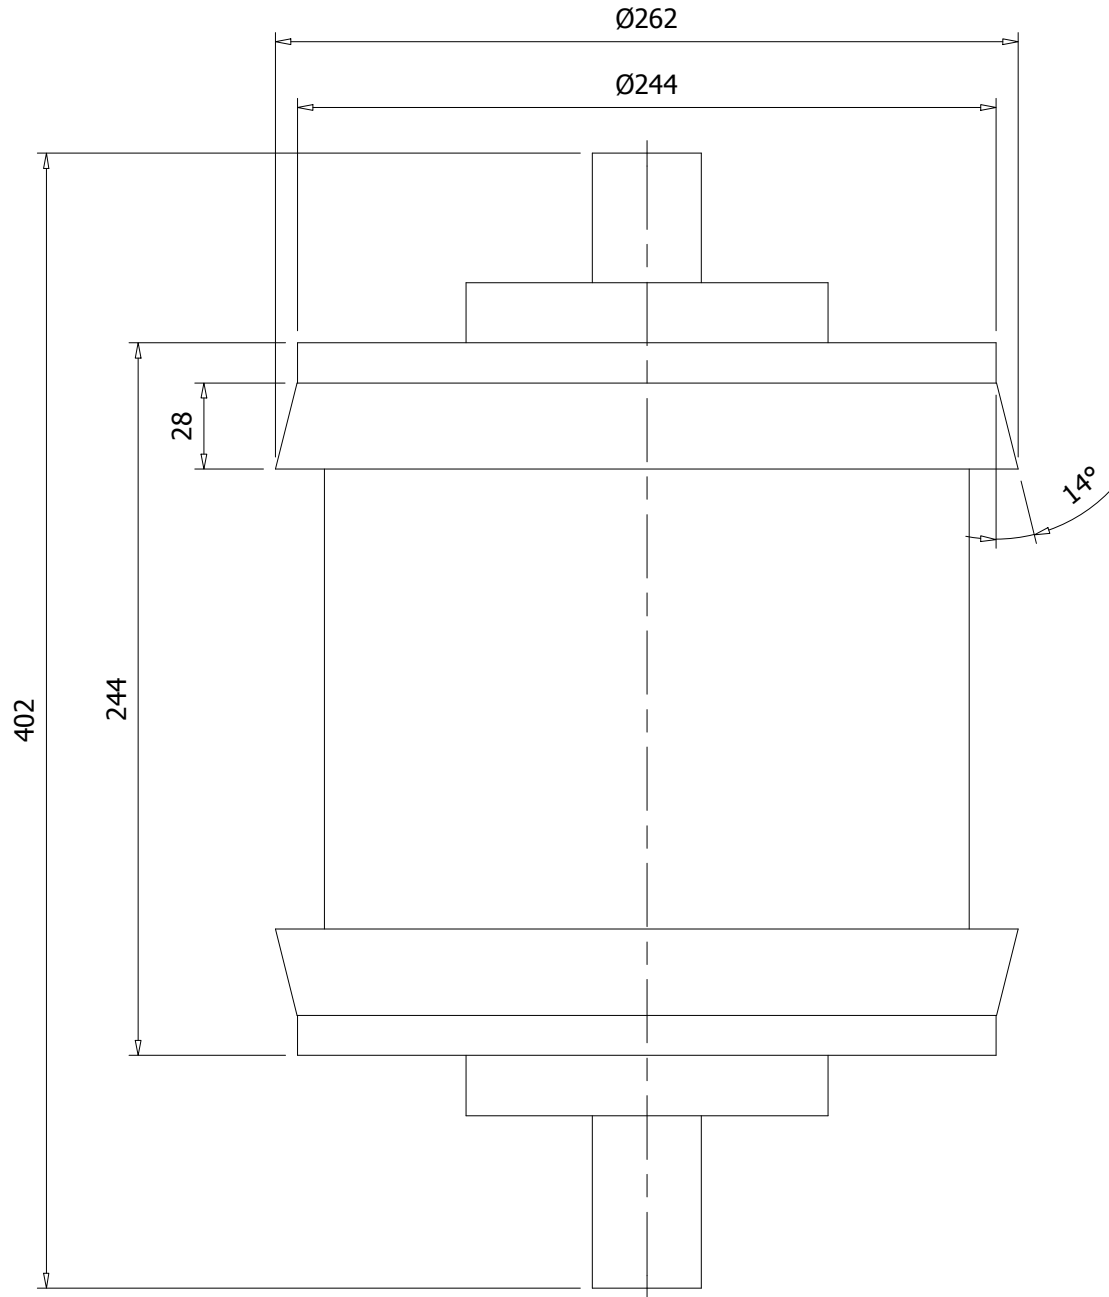

All Dim in mm

VVM6 (112)
1.5Hp / 1.1Kw & 2Hp / 1.5Kw
1440 Rpm - 415v/380v/220v 3Phase
VIKRANT MOTORS MANUFACTURERS, MUMBAI