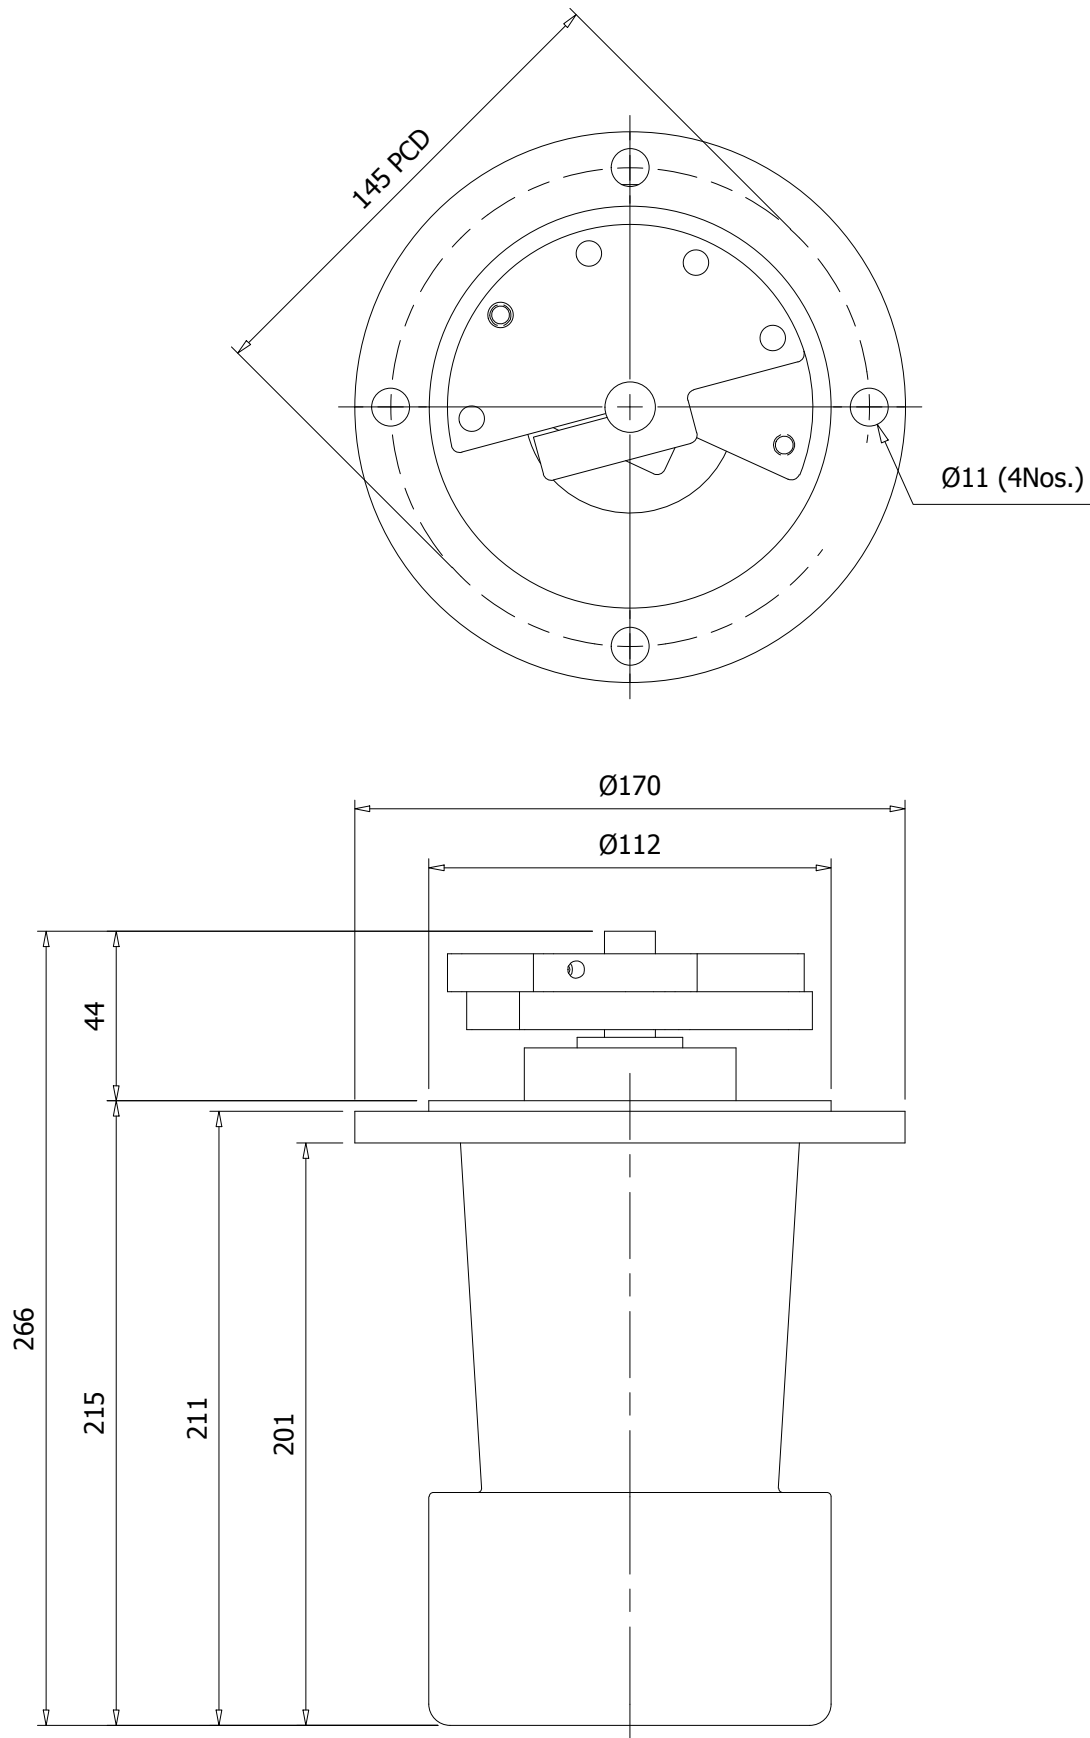

All Dim in mm

VVM5 (63) - 0.125Hp / 0.093Kw - 1440 Rpm
415v/380v/220v 3Phase
VIKRANT MOTORS MANUFACTURERS, MUMBAI