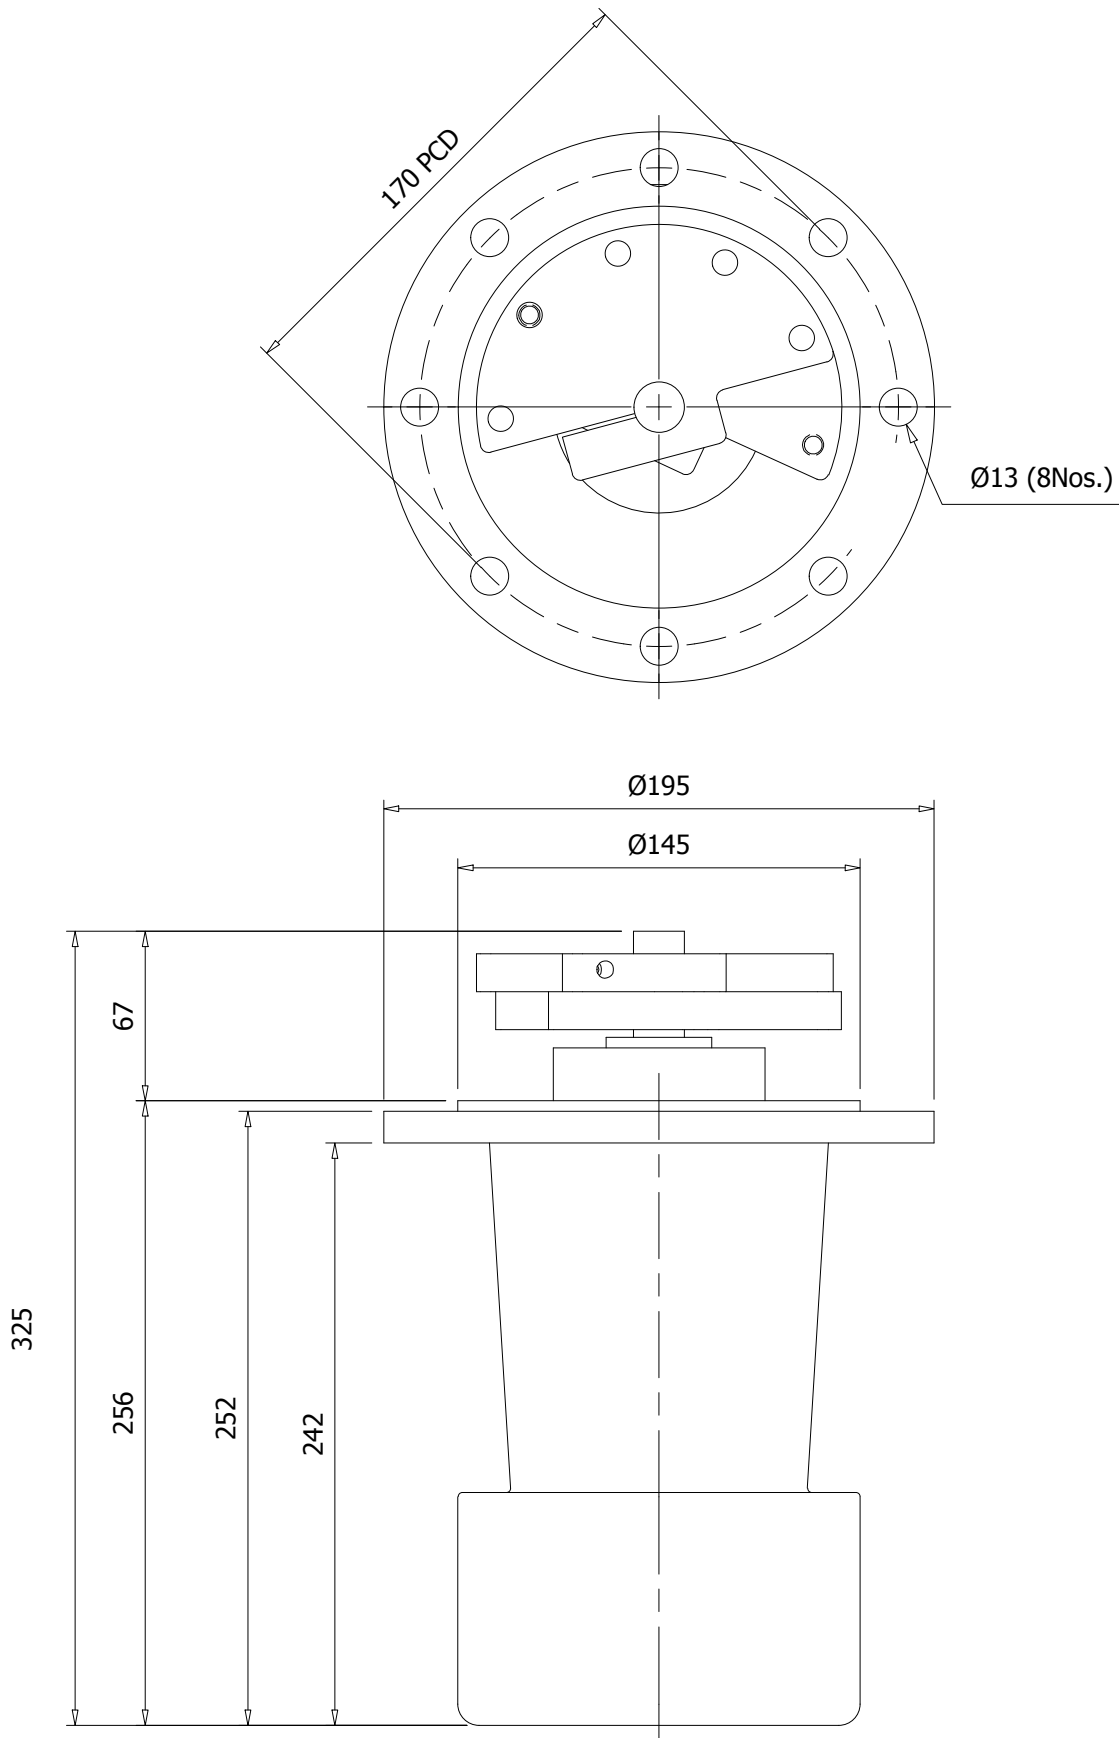

**All Dim in mm**

**VVM4 (71) - 0.25Hp / 0.18Kw - 1440 Rpm**  
**415v/380v/220v 3Phase**  
**VIKRANT MOTORS MANUFACTURERS, MUMBAI**