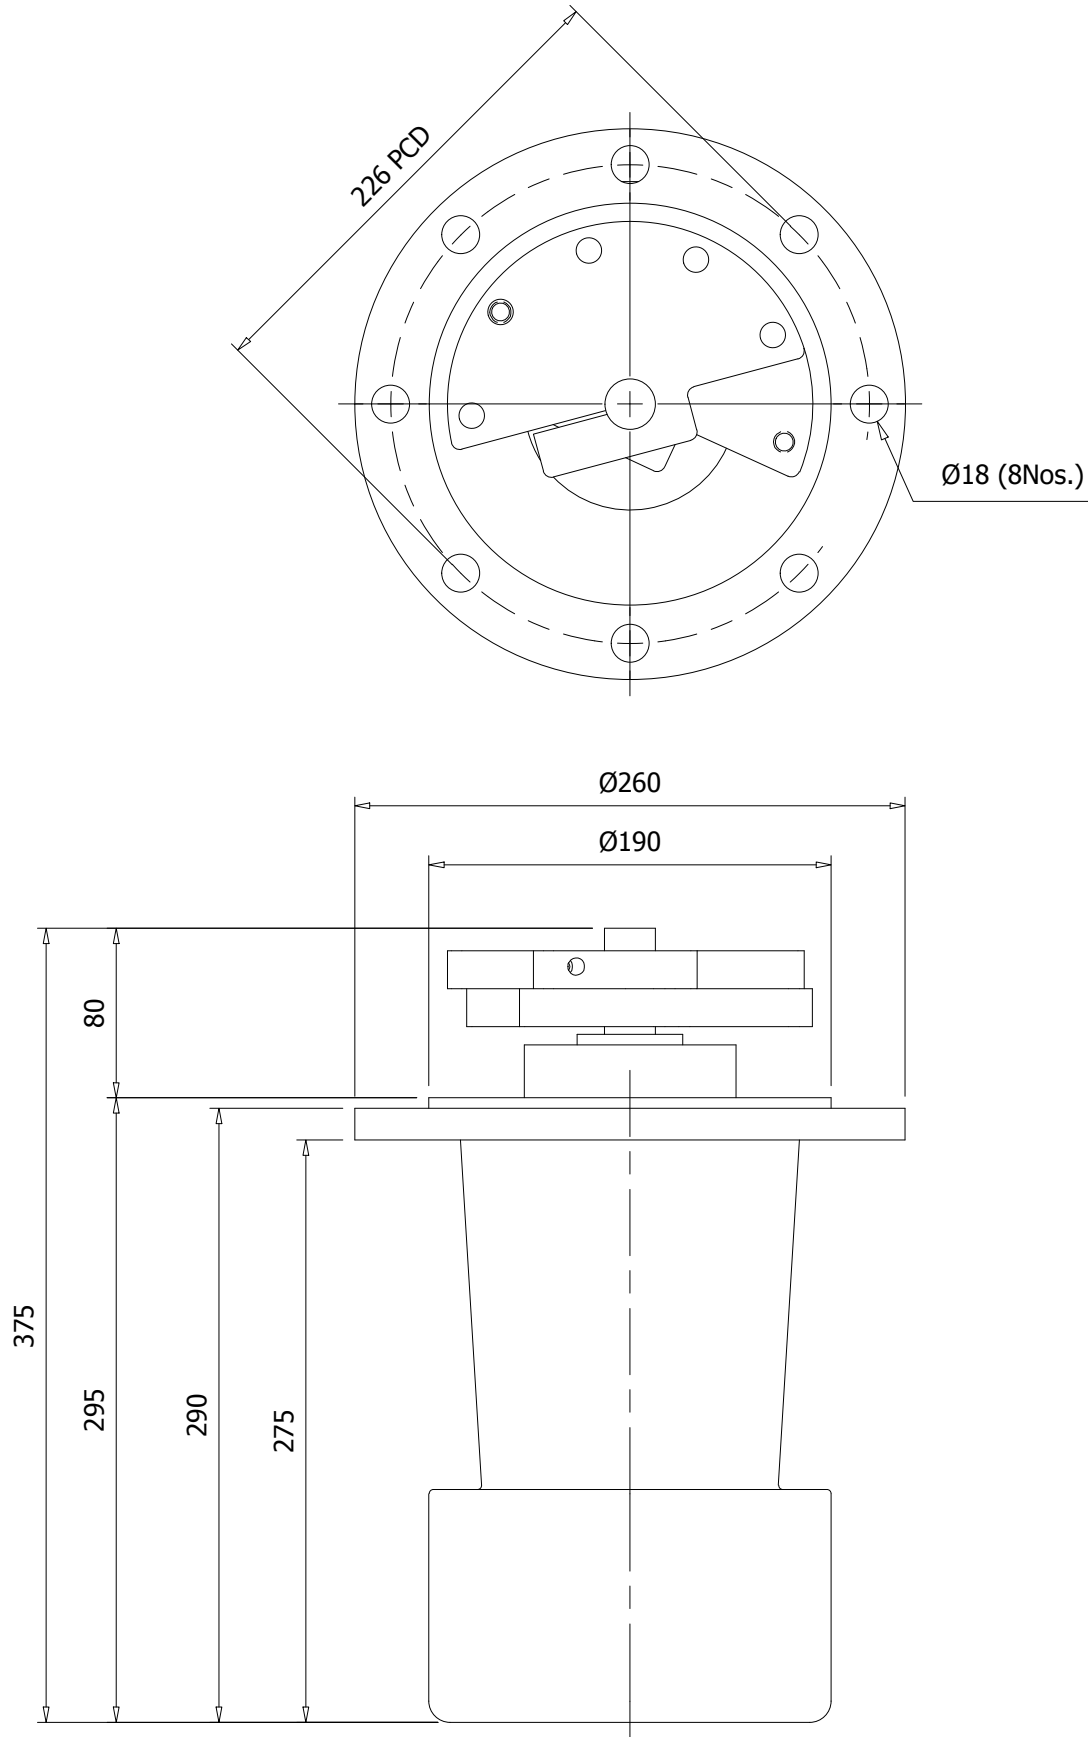

All Dim in mm

VVM2 (80) - 0.5Hp / 0.37Kw - 1440 Rpm
415v/380v/220v 3Phase
VIKRANT MOTORS MANUFACTURERS, MUMBAI