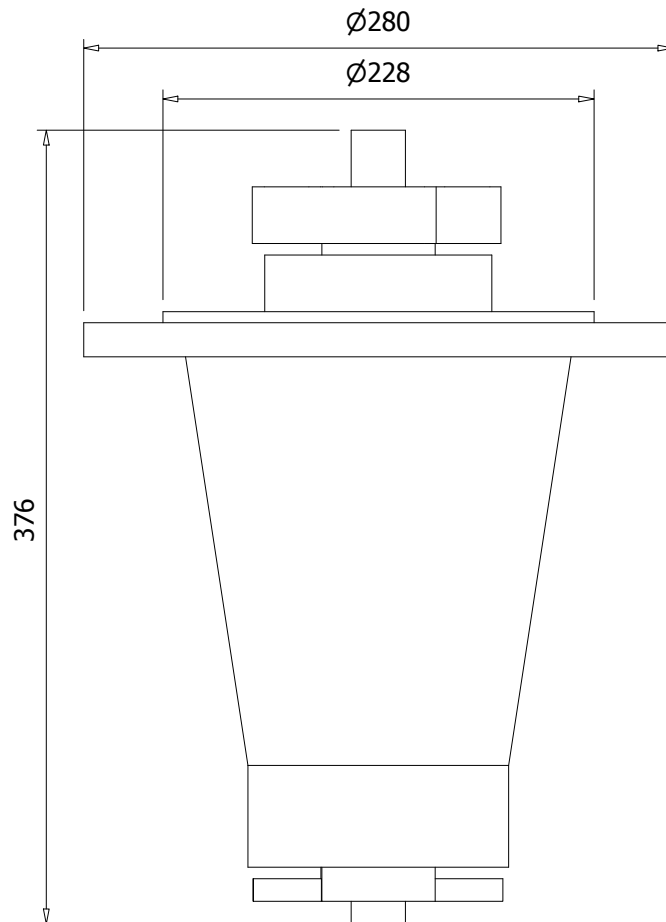

All Dim in mm

VVM1 (80) - 0.5Hp - 1440 Rpm
415v/380v/220v 3Phase
VIKRANT MOTORS MANUFACTURERS, MUMBAI