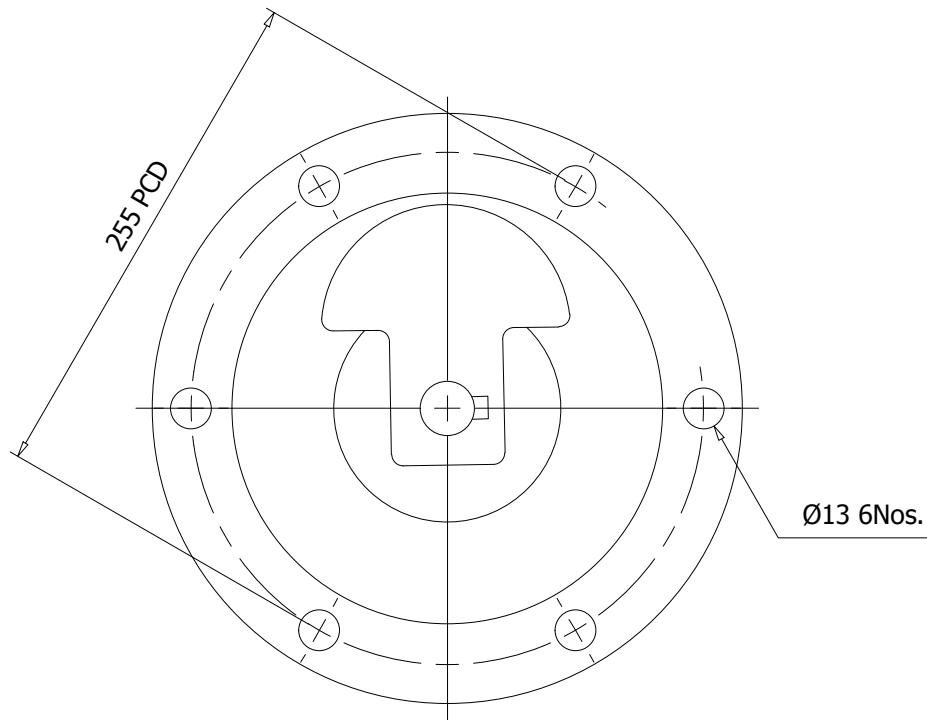

All Dim in mm

VVM1 (80) - 0.5Hp - 1440 Rpm
415v/380v/220v 3Phase
VIKRANT MOTORS MANUFACTURERS, MUMBAI